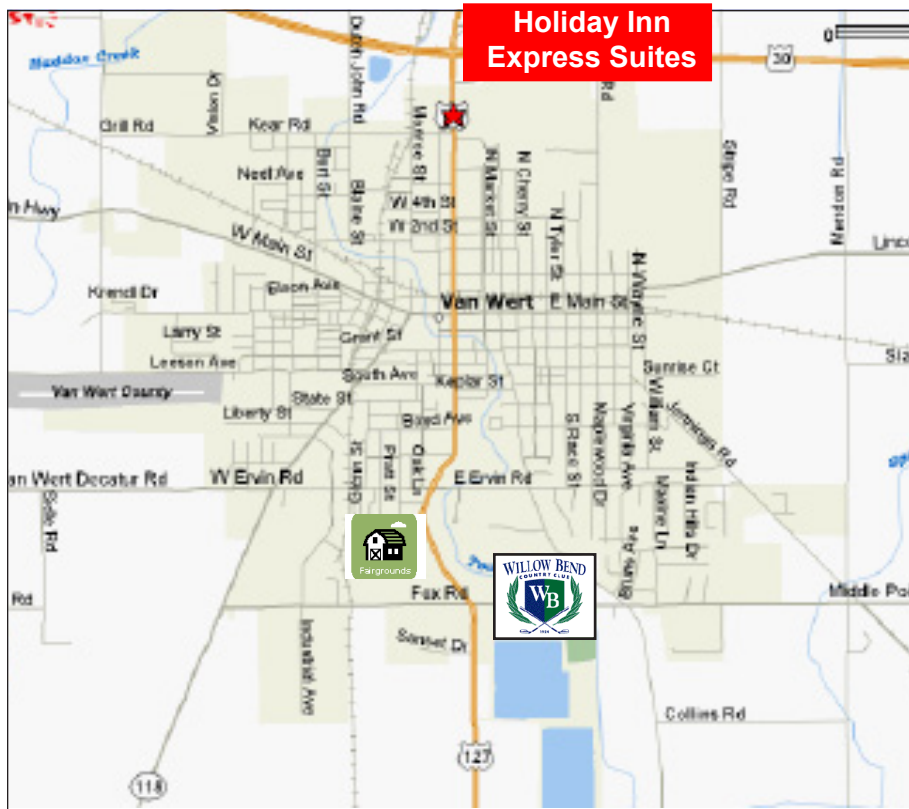

To Willow Bend Country Club

East or West of Van Wert on Route 30: Take Route 127 South exit. Route 127 will become Washington Street. Follow Washington Street all the way through town to Hospital Drive/Fox Road/ Turn left onto Hospital Drive. Willow Bend is located across from the hospital.

West of Van Wert on Route 224: Take Route 224 to Van Wert Decatur Road. Follow Van Wert Decatur Road into town where it becomes Ervin Road. At the intersection of Ervin Road and Washington Street (Route 127), turn right. Follow Washington Street to the next light which is Hospital Drive/ Fox Road. Turn left at Hospital Drive. Willow Bend is located across from the hospital.

North or South of Van Wert: Willow Bend is located across from the hospital on Hospital Drive/Fox Road. If coming from the south, turn right at the first light, which is Hospital Drive. If coming from the north, follow Washington Street through town until you come to Hospital Drive. Turn left at Hospital Drive.

To Holiday Inn Express Suites

East or West of Van Wert on Route 30: Take Route 127 South exit. Route 127 will become Washington Street. Holiday Inn Express is just south of Route 30 on the east side of Washington Street (Route 127).