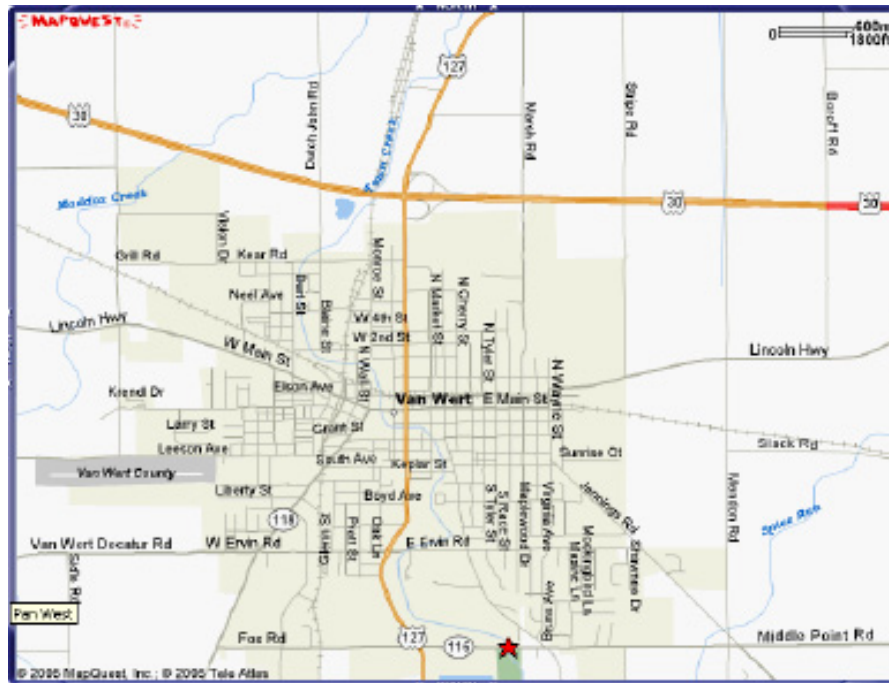

To Willow Bend Country Club

East or West of Van Wert on Route 30: Take Route 127 South exit. Route 127 will become Washington Street. Follow Washington Street all the way through town to Hospital Drive/Fox Road/ Turn left onto Hospital Drive. Willow Bend is located across from the hospital.

West of Van Wert on Route 224: Take Route 224 to Van Wert Decatur Road. Follow Van Wert Decatur Road into town where it becomes Ervin Road. At the intersection of Ervin Road and Washington Street (Route 127), turn right. Follow Washington Street to the next light which is Hospital Drive/ Fox Road. Turn left at Hospital Drive. Willow Bend is located across from the hospital.

North or South of Van Wert: Willow Bend is located across from the hospital on Hospital Drive/Fox Road. If coming from the south, turn right at the first light, which is Hospital Drive. If coming from the north, follow Washington Street through town until you come to Hospital Drive. Turn left at Hospital Drive.

To Holiday Inn Express Suites

East or West of Van Wert on Route 30: Take Route 127 South exit. Route 127 will become Washington Street. Holiday Inn Express is just south of Route 30 on the east side of Washington Street (Route 127).