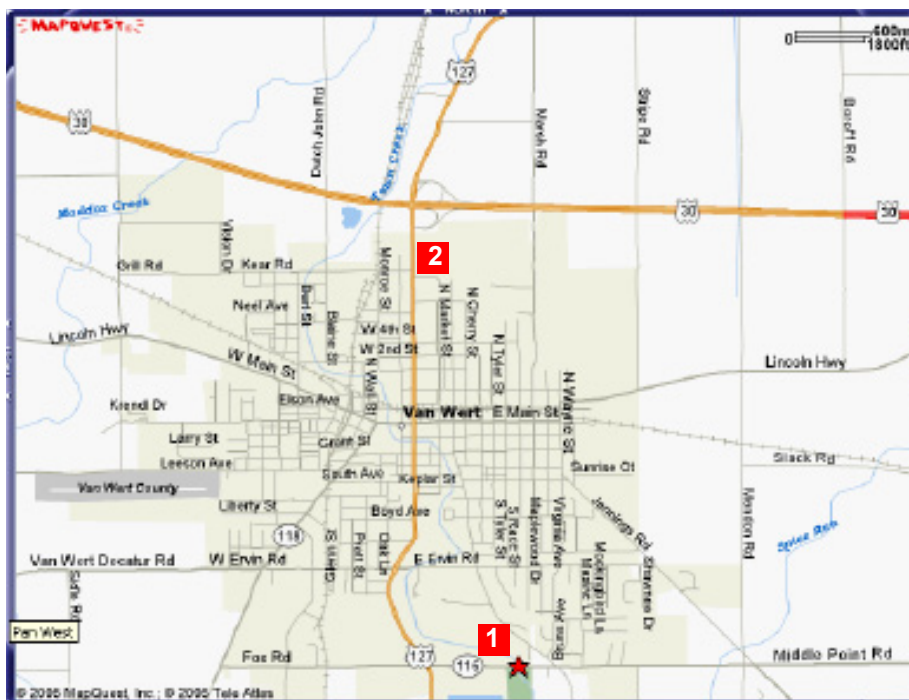

From Holiday Inn Express Suites to Willow Bend Country Club

Go South on Washington Street (Route 127). Follow it through town until you come to Hospital Drive/Fox Road. Turn left onto Hospital Drive. Willow Bend is located across from the hospital.

1 Willow Bend Country Club
579 Hospital Dr
419/238-0111
www.willow-bend.com

2 Holiday Inn Express Suites
840 N Washington St
419/232-6040